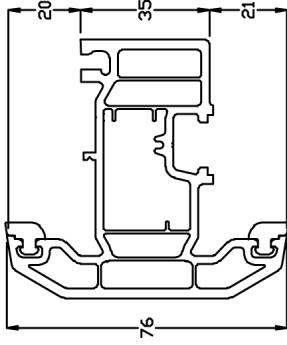

28mm ovolo bead

28mm chamfered bead

**7502** 53mm Outerframe  
(standard window frame)

**7507** 67mm Outerframe  
(standard door frame)

**7582** Window Sash new slimline

**7581** Large Window Sash

**395** Tilt and Turn Window Sash

**7588** 70mm Z transom  
(optional for doors)

**7536** Intermediate Transom

**7589** Intermediate Transom

**7533** 70mm standard window T  
transom and/or flying mullion

**1932** 28mm  
ovolo bead

**096** 28mm  
chamfered bead