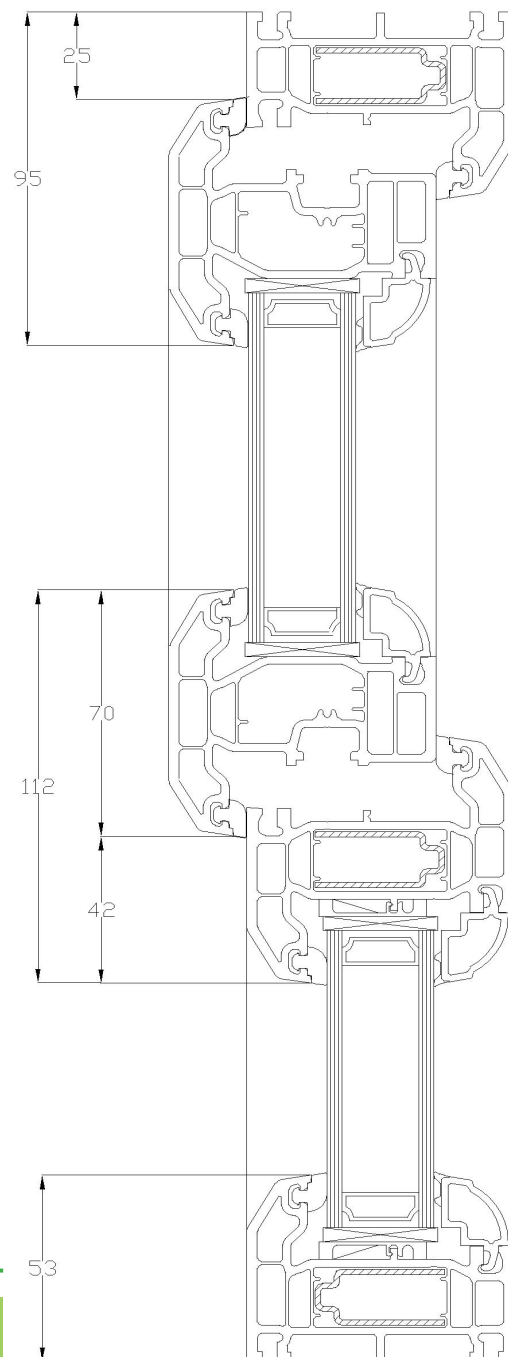

STANDARD SPECIFICATION

- 70mm system - Casement
- STYLES: French casement, Resi door, French Door, Tilt and Turn, Composite Door Frame
- WER bar insert
- Grey gasket
- High security multipoint Shootbolt lock - Maco MK3
- Standard finish: White. Lead time: 5 working days.
- Cills: 85, 150, 180mm
- Ovolo bead
- Glazing: 28mm, internally beaded

OPTIONAL EXTRAS

COLOURS:

- White, Rosewood, Light Oak
- Other finishes available on request. (Extended lead times and minimum order quantities apply)

OTHER:

- Chamfered bead
- Trickle vents
- 200mm cills
- Egress and restrictor hinges
- Add ons: 15mm, 25mm, 50mm
- Coupling: 5mm and 12mm

THERMAL OPTIONS:

WER A U-Value 1.38 (W/m²K)

4-20-4 Low-E 0.04 uncorrected emissivity (Planitherm Total) 90% Argon, 10% air filled, low iron (Diamant) glazing unit with Swiss V Spacer bar with 3mm Polyurethane secondary seal.

WER C U Value 1.57 (W/m²K)

4-20-4 Low-E 0.04 uncorrected emissivity (Planitherm Total) 90% Argon, 10% air filled, float outer pane (Planilux) glazing unit with Aluminium spacer bar with 3mm Polyurethane secondary seal.

28mm ovolo bead