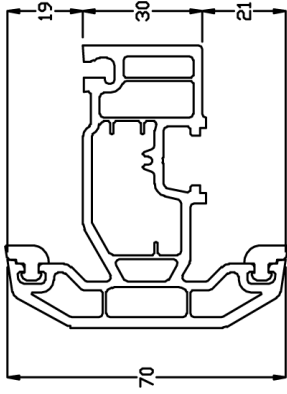

28mm ovolo bead

28mm chamfered bead

**7502** 53mm Outerframe  
(standard window frame)

**7507** 67mm Outerframe  
(standard door frame)

**7582** Window Sash new slimline

**7581** Large Window Sash

**395** Tilt and Turn Window Sash

**7588** 70mm Z transom  
(optional for doors)

**7536** Intermediate Transom

**7589** Intermediate Transom

**7533** 70mm standard window T  
transom and/or flying mullion

**1932** 28mm  
ovolo bead

**096** 28mm  
chamfered bead