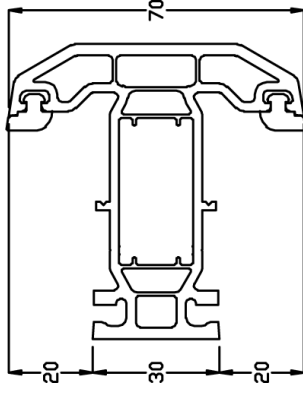

28mm ovolo bead

28mm chamfered bead

**7502** 53mm Outerframe  
(standard window frame)

**7507** 67mm Outerframe  
(standard door frame)

**7582** Window Sash new slimline

**7581** Large Window Sash

**395** Tilt and Turn Window Sash

**7588** 70mm Z transom  
(optional for doors)

**7536** Intermediate Transom

**7589** Intermediate Transom

**7533** 70mm standard window T  
transom and/or flying mullion

**1932** 28mm  
ovolo bead

**096** 28mm  
chamfered bead

**7585** 112mm door sash (open out)

**7584** 112mm door sash (open in)

**7538** 112mm door mullion / T transom

**385p** Flying Mullion