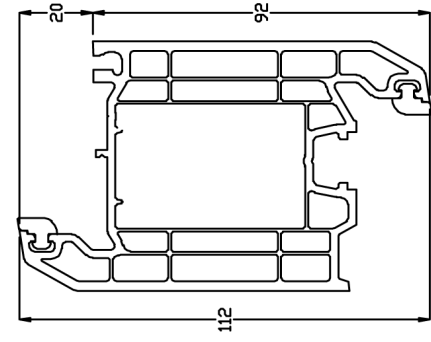

7584 112mm door sash (open in)