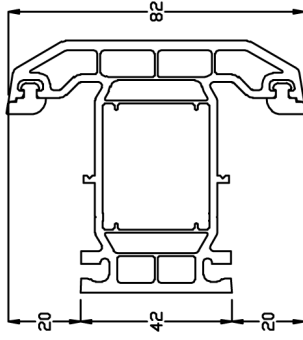

28mm ovolo bead

28mm chamfered bead

**7502** 53mm Outerframe  
(standard window frame)

**7507** 67mm Outerframe  
(standard door frame)

**7582** Window Sash new slimline

**7581** Large Window Sash

**395** Tilt and Turn Window Sash

**7588** 70mm Z transom  
(optional for doors)

**7536** Intermediate Transom

**7589** Intermediate Transom

**7533** 70mm standard window T  
transom and/or flying mullion

**1932** 28mm  
ovolo bead

**096** 28mm  
chamfered bead