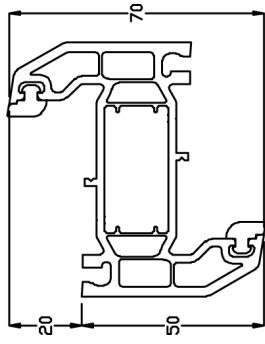

28mm ovolo bead

28mm chamfered bead

**7502** 53mm Outerframe  
(standard window frame)

**7507** 67mm Outerframe  
(standard door frame)

**7582** Window Sash new slimline

**7581** Large Window Sash

**395** Tilt and Turn Window Sash

**7588** 70mm Z transom  
(optional for doors)

**7536** Intermediate Transom

**7589** Intermediate Transom

**7533** 70mm standard window T  
transom and/or flying mullion

**1932** 28mm  
ovolo bead

**096** 28mm  
chamfered bead