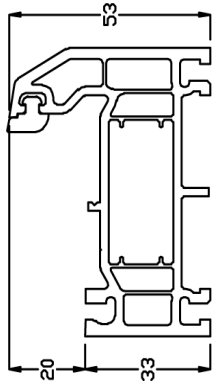

28mm ovolo bead

28mm chamfered bead

**7502** 53mm Outerframe  
(standard window frame)

**7507** 67mm Outerframe  
(standard door frame)

**7582** Window Sash new slimline

**7581** Large Window Sash

**395** Tilt and Turn Window Sash