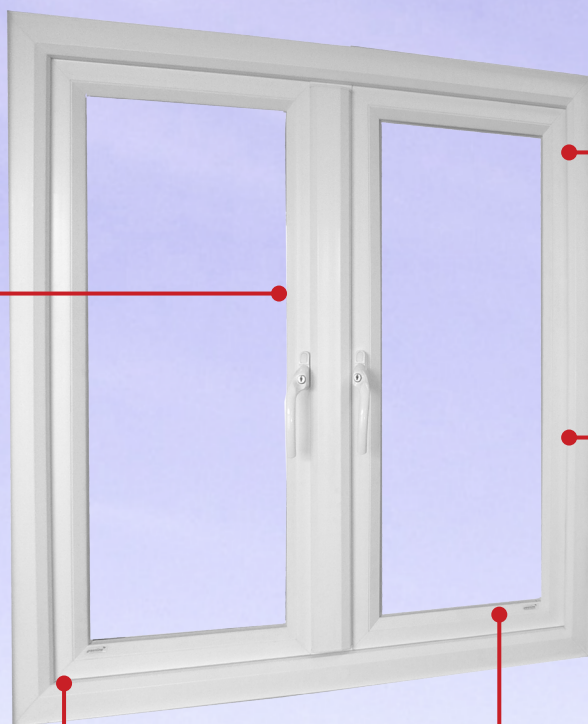

## High security multipoint shootbolt lock

When activated, **shootbolts** engage firmly into **keeps** fitted to the window frame to add extra security.

Activated corner shootbolt

Corner keep

Durable stainless steel easy glide hinge.

Grey gasket maximises sightlines

70mm system - Casement

Beautiful chamfered internal bead