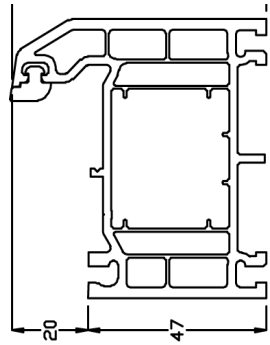

28mm ovolo bead

28mm chamfered bead

**7502** 53mm Outerframe  
(standard window frame)

**7507** 67mm Outerframe  
(standard door frame)

**7582** Window Sash new slimline

**7581** Large Window Sash

**395** Tilt and Turn Window Sash

**7588** 70mm Z transom  
(optional for doors)

**7536** Intermediate Transom

**7589** Intermediate Transom

**7533** 70mm standard window T  
transom and/or flying mullion

**1932** 28mm  
ovolo bead

**096** 28mm  
chamfered bead