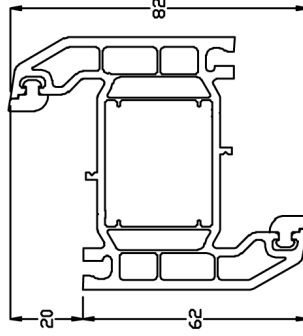

28mm ovolo bead

28mm chamfered bead

**7502** 53mm Outerframe  
(standard window frame)

**7507** 67mm Outerframe  
(standard door frame)

**7582** Window Sash new slimline

**7581** Large Window Sash

**395** Tilt and Turn Window Sash

**7588** 70mm Z transom  
(optional for doors)

**7536** Intermediate Transom

**7589** Intermediate Transom

**7533** 70mm standard window T  
transom and/or flying mullion

**1932** 28mm  
ovolo bead

**096** 28mm  
chamfered bead