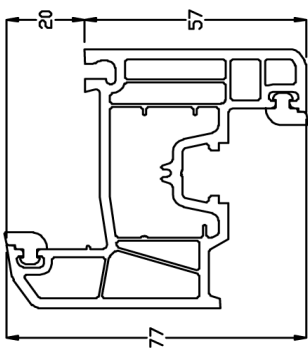

28mm ovolo bead

28mm chamfered bead

**7502** 53mm Outerframe  
(standard window frame)

**7507** 67mm Outerframe  
(standard door frame)

**7582** Window Sash new slimline

**7581** Large Window Sash

**395** Tilt and Turn Window Sash

**7588** 70mm Z transom  
(optional for doors)

**7536** Intermediate Transom

**7589** Intermediate Transom

**7533** 70mm standard window T  
transom and/or flying mullion

**1932** 28mm  
ovolo bead

**096** 28mm  
chamfered bead