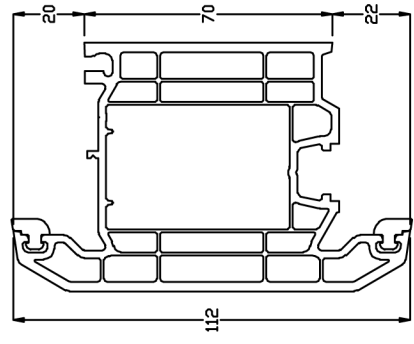

7585 112mm door sash (open out)