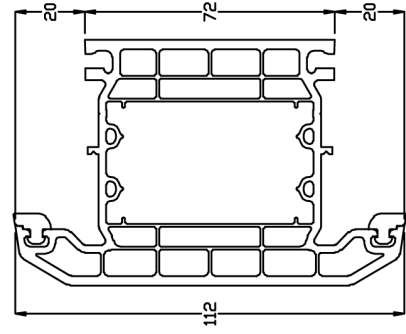

7538 112mm door mullion / T transom