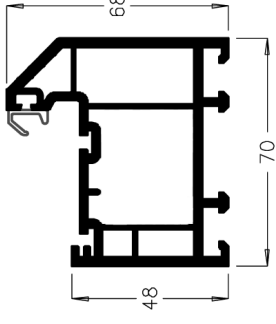

**P10501** 56mm Standard Window Frame

**P10502** 72mm Standard Door Frame (optional for windows)

**P10548** 68mm Composite Door Frame

**P90228** Valentis Edge Exclusive Slim Sash

**P10503** 70mm Standard Window Transom (optional for door)