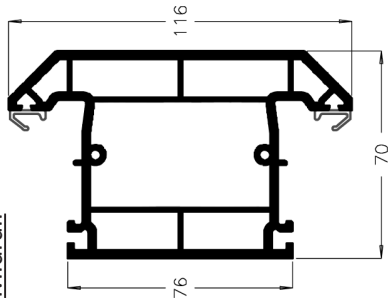

**P10506** 70mm Z Transom (optional for windows and doors)

**P10508** Internally beaded sash for dummy transoms

**P10549** 70mm Composite door Transom

**P10505** 116mm Door Midrail

**P10510** 110mm Door Sash (open in)