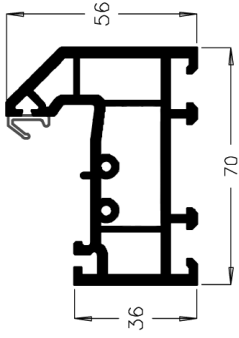

P10501 56mm Standard Window Frame