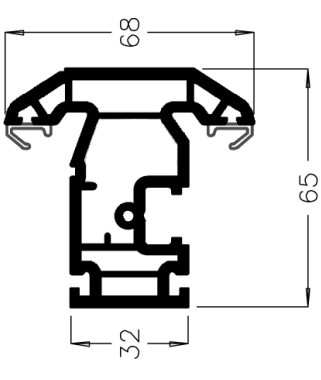

**P10501** 56mm Standard Window Frame

**P10502** 72mm Standard Door Frame (optional for windows)

**P10548** 68mm Composite Door Frame

**P90228** Valentis Edge Exclusive Slim Sash

**P10503** 70mm Standard Window Transom (optional for door)

**P10506** 70mm Z Transom (optional for windows and doors)

**P10508** Internally beaded sash for dummy transoms

**P10549** 70mm Composite door Transom

**P10505** 116mm Door Midrail

**P10510** 110mm Door Sash (open in)

**P10511** 110mm Door Sash (open out)

**P90431** 28mm bead (For Valentis Edge Slim sash only)

**P10431** 28mm bead