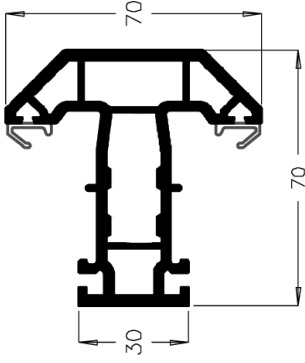

**P10501** 56mm Standard Window Frame

**P10502** 72mm Standard Door Frame (optional for windows)

**P10548** 68mm Composite Door Frame

**P90228** Valentis Edge Exclusive Slim Sash

**P10503** 70mm Standard Window Transom (optional for door)

**P10506** 70mm Z Transom (optional for windows and doors)

**P10508** Internally beaded sash for dummy transoms

**P10549** 70mm Composite door Transom

**P10505** 116mm Door Midrail

**P10510** 110mm Door Sash (open in)

**P10511** 110mm Door Sash (open out)

**P90431** 28mm bead (For Valentis Edge Slim sash only)

**P10431** 28mm bead