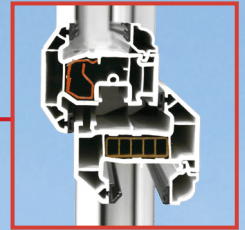

## High security multipoint shootbolt lock

When activated, **shootbolts** engage firmly into **keeps** fitted to the window frame to add extra security.

Activated corner shootbolt

Corner keep

uPVC Thermal insert for superior energy performance