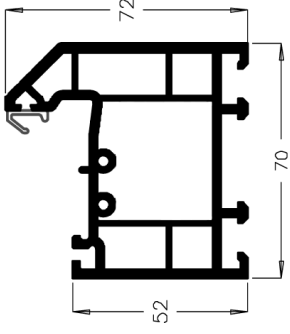

P10502 72mm Standard Door Frame (optional for windows)