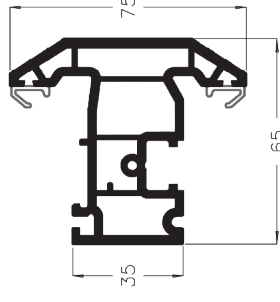

P10508 Internally beaded sash for dummy transoms