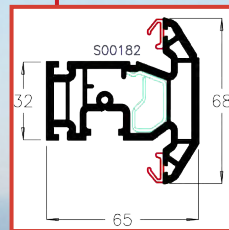

Beautifully sculptured internal bead

Security bolts to side hung casements

Durable stainless steel easy glide hinge.

Black lowline gasket maximises sightlines

EXCLUSIVE 68mm slimline sash