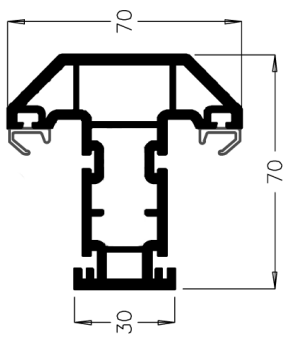

**P10501** 56mm Standard Window Frame

**P10502** 72mm Standard Door Frame (optional for windows)

**P10548** 68mm Composite Door Frame

**P90228** Valentis Edge Exclusive Slim Sash

**P10503** 70mm Standard Window Transom (optional for door)

**P10506** 70mm Z Transom (optional for windows and doors)

**P10508** Internally beaded sash for dummy transoms

**P10549** 70mm Composite door Transom

**P10505** 116mm Door Midrail

**P10510** 110mm Door Sash (open in)

**P10511** 110mm Door Sash (open out)

**P90431** 28mm bead (For Valentis Edge Slim sash only)

**P10431** 28mm bead