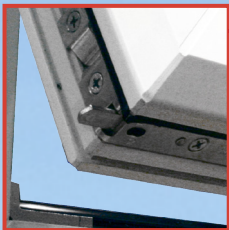

High security multipoint shootbolt lock

When activated, **shootbolts** engage firmly into **keeps** fitted to the window frame to add extra security.

Activated corner shootbolt