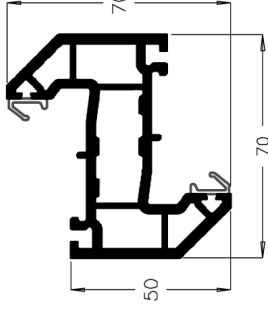

P10506 70mm Z Transom (optional for windows and doors)