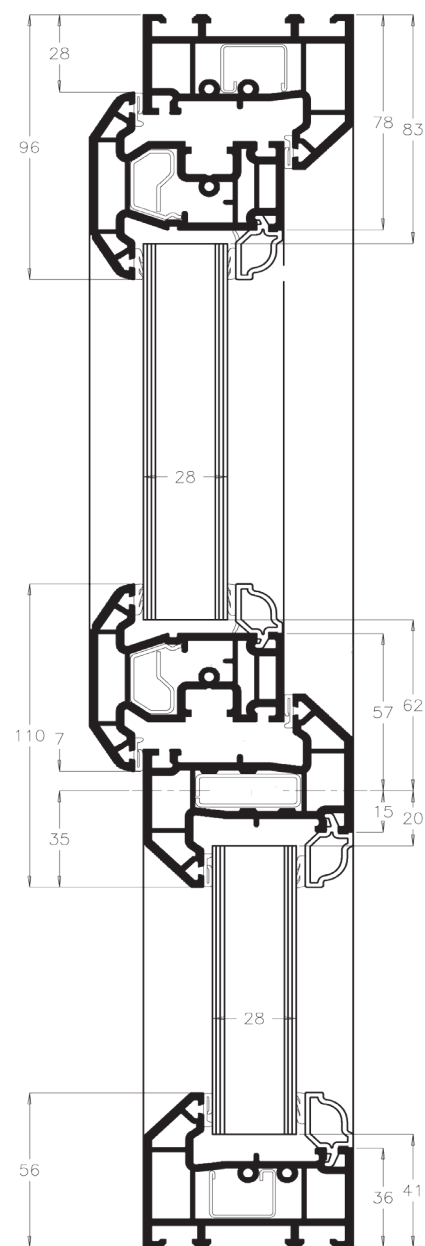

STANDARD SPECIFICATION:

- 70mm system - Casement
- STYLES: French Casement, Resi door, French Door, Tilt and Turn
- PVCu thermal inserts for superior energy performance
- Partial steel reinforcement for added strength
- Black gasket (lowline)
- High security multipoint shootbolt lock - Maco MK3
- Security bolt to side hung casements
- Standard finish: White. Lead time: 5 working days
- Beautifully sculptured internal bead
- Glazing: 28mm internally beaded.
- Exclusive 68mm slimline sash

OPTIONAL EXTRAS:

COLOURS:

- Standard finishes: White, Light Oak, Rosewood
- Other foil finishes available on request. Extended lead times and minimum order quantities apply

OTHER:

- Trickle vents
- Cills: 85, 150, 180, 200mm
- Egress and restrictor hinges
- Add ons: 15mm, 30mm, 50mm
- Coupling: 2mm, 6mm and coupling nut

Sculptured glazing bead (frame)

Sculptured glazing bead (sash)

THERMAL OPTIONS:

WER A8 U Value 1.4 (W/m2K)	WER A3 U Value 1.4 (W/m2K)	WER C U Value 1.7 (W/m2K)
Using Centre Pane 1.2 W/m2K Diamant Argon filled with Swiss V Spacer bar and Planitherm Total Plus	Using Centre Pane 1.2 W/m2K Planilux Argon filled with Swiss V Spacer bar and Planitherm Total Plus	Using Centre Pane 1.5 W/m2K Planilux, Air filled with Aluminium spacer bar and Planitherm Total Plus