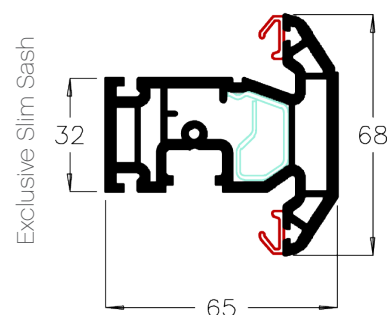

STANDARD SPECIFICATION:

- 70mm system - Casement
- STYLES: French Casement, Resi door, French Door, Tilt and Turn
- PVCu thermal inserts for superior energy performance
- Partial steel reinforcement for added strength
- Black gasket (lowline)
- High security multipoint shootbolt lock - Maco MK3
- Security bolt to side hung casements
- Standard finish: White. Lead time: 5 working days
- Beautifully sculptured internal bead
- Glazing: 28mm internally beaded.
- Exclusive 68mm slimline sash

OPTIONAL EXTRAS:

COLOURS:

- Standard finishes: White, Light Oak, Rosewood
- Other foil finishes available on request. Extended lead times and minimum order quantities apply

OTHER:

- Trickle vents
- Cills: 85, 150, 180, 200mm
- Egress and restrictor hinges
- Add ons: 15mm, 30mm, 50mm
- Coupling: 2mm, 6mm and coupling nut

Sculptured glazing bead (frame)

Sculptured glazing bead (sash)

THERMAL OPTIONS:

WER A8 U Value 1.4 (W/m2K)	WER A3 U Value 1.4 (W/m2K)	WER C U Value 1.7 (W/m2K)
Using Centre Pane 1.2 W/m2K Diamant Argon filled with Swiss V Spacer bar and Planitherm Total Plus	Using Centre Pane 1.2 W/m2K Planilux Argon filled with Swiss V Spacer bar and Planitherm Total Plus	Using Centre Pane 1.5 W/m2K Planilux, Air filled with Aluminium spacer bar and Planitherm Total Plus