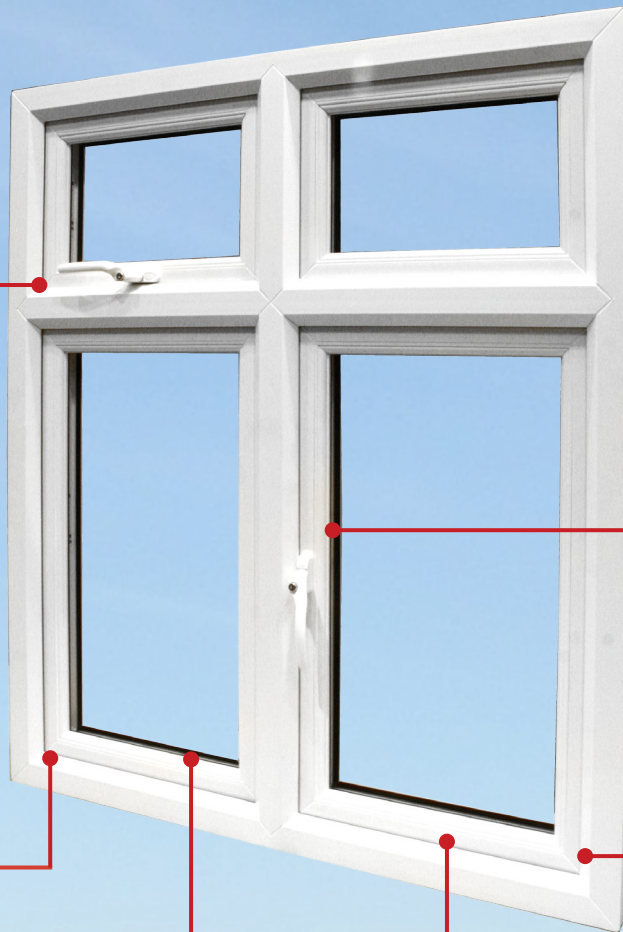

## High security multipoint shootbolt lock

When activated, **shootbolts** engage firmly into **keeps** fitted to the window frame to add extra security.

Activated corner shootbolt

Corner keep

uPVC Thermal insert for superior energy performance

Beautifully sculptured internal bead

Security bolts to side hung casements

Durable stainless steel easy glide hinge.

Black lowline gasket maximises sightlines

EXCLUSIVE 68mm slimline sash