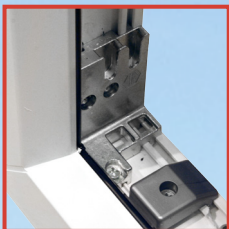

## High security multipoint shootbolt lock

When activated, **shootbolts** engage firmly into **keeps** fitted to the window frame to add extra security.

Activated corner shootbolt

Corner keep

uPVC Thermal insert for superior energy performance