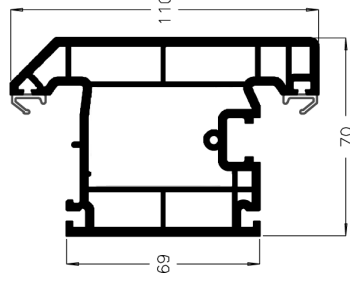

P10511 110mm Door Sash (open out)