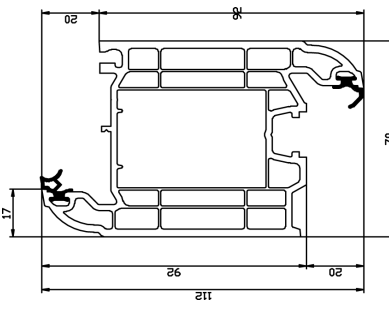

28mm ovolo bead

2900 57mm Outerframe (standard window frame)

2901 67mm Outerframe (standard door frame)

2917 Window Sash new slimline

2910 77mm tilt & turn window sash

2916 112mm door sash (open in)

2921 70mm standard window I transom and/or flying mullion