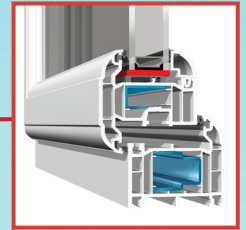

Improved Sculptured Effect

Featuring the NEW slimmer ovolo profile

SLIM AND HIGHLY ENERGY EFFICIENT, the brand new Valentis Curve is a desirable 70mm window and door suite. With five chambers in both frame and sash profiles, we can offer a WER "A" rating without the need for high specification and high cost sealed units. These are just some of the unique features and benefits that set Valentis Curve apart from the competition.

Valentis Curve is highly regarded as one of the easiest to fabricate and install and can be perfectly matched with a front/rear door, patio door or a conservatory.

Valentis

Standard Specification:

High security multipoint shootbolt lock

When activated, **shootbolts** engage firmly into **keeps** fitted to the window frame to add extra security.

Activated corner shootbolt

Corner keep

Durable stainless steel easy glide hinge.

70mm system - Casement