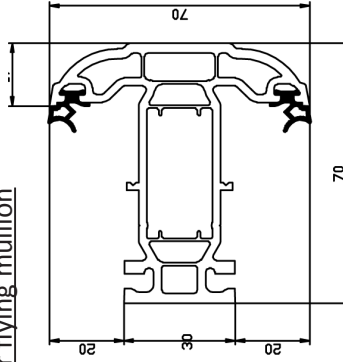

28mm ovolo bead

2900 57mm Outerframe (standard window frame)

2901 67mm Outerframe (standard door frame)

2917 Window Sash new slimline

2910 77mm tilt & turn window sash

2916 112mm door sash (open in)

2921 70mm standard window I transom and/or flying mullion

2924 70mm Z transom (optional for doors)

2915 112mm door sash (open out)

2926 Intermediate transom (Z)

2923 112mm door mullion/T transom

2940 French door flying mullion

2922 Intermediate transom (T)

1932 28mm ovolo bead