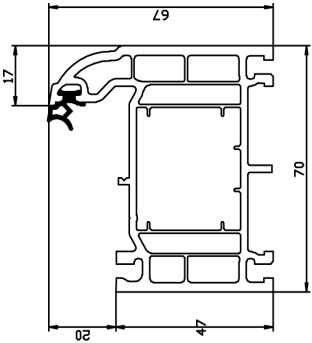

28mm ovolo bead

2900 57mm Outerframe (standard window frame)

2901 67mm Outerframe (standard door frame)

2917 Window Sash new slimline

2910 77mm tilt & turn window sash

2916 112mm door sash (open in)

2921 70mm standard window I transom and/or flying mullion