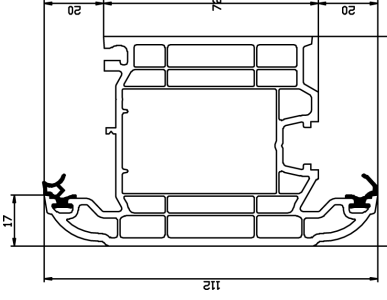

28mm ovolo bead

2900 57mm Outerframe (standard window frame)

2901 67mm Outerframe (standard door frame)

2917 Window Sash new slimline

2910 77mm tilt & turn window sash

2916 112mm door sash (open in)

2921 70mm standard window I transom and/or flying mullion

2924 70mm Z transom (optional for doors)

2915 112mm door sash (open out)

2926 Intermediate transom (Z)

2923 112mm door mullion/T transom

2940 French door flying mullion

2922 Intermediate transom (T)

1932 28mm ovolo bead