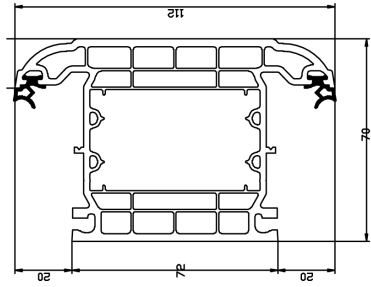

28mm ovolo bead

2900 57mm Outerframe (standard window frame)

2901 67mm Outerframe (standard door frame)

2917 Window Sash new slimline

2910 77mm tilt & turn window sash

2916 112mm door sash (open in)

2921 70mm standard window I transom and/or flying mullion

2924 70mm Z transom (optional for doors)

2915 112mm door sash (open out)

2926 Intermediate transom (Z)

2923 112mm door mullion/T transom

2940 French door flying mullion

2922 Intermediate transom (T)

1932 28mm ovolo bead