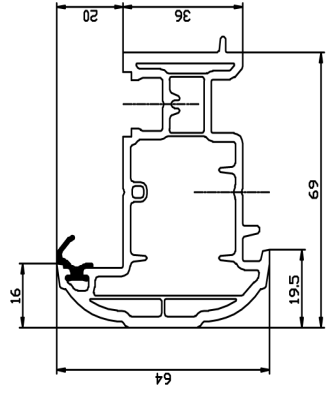

28mm ovolo bead

2900 57mm Outerframe (standard window frame)

2901 67mm Outerframe (standard door frame)

2917 Window Sash new slimline

2910 77mm tilt & turn window sash

2916 112mm door sash (open in)

2921 70mm standard window I transom and/or flying mullion

2924 70mm Z transom (optional for doors)

2915 112mm door sash (open out)

2926 Intermediate transom (Z)

2923 112mm door mullion/T transom

2940 French door flying mullion

2922 Intermediate transom (T)

1932 28mm ovolo bead