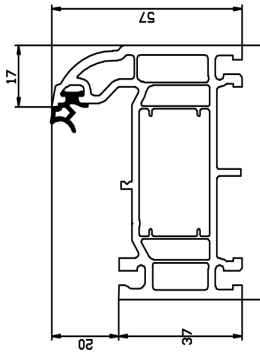

28mm ovolo bead

2900 57mm Outerframe (standard window frame)

2901 67mm Outerframe (standard door frame)

2917 Window Sash new slimline

2910 77mm tilt & turn window sash

2916 112mm door sash (open in)

2921 70mm standard window I transom and/or flying mullion

2924 70mm Z transom (optional for doors)

2915 112mm door sash (open out)

2926 Intermediate transom (Z)

2923 112mm door mullion/T transom

2940 French door flying mullion

2922 Intermediate transom (T)

1932 28mm ovolo bead