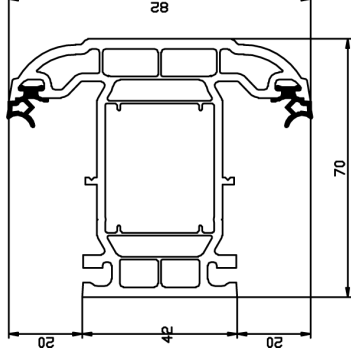

28mm ovolo bead

2900 57mm Outerframe (standard window frame)

2901 67mm Outerframe (standard door frame)

2917 Window Sash new slimline

2910 77mm tilt & turn window sash

2916 112mm door sash (open in)

2921 70mm standard window I transom and/or flying mullion

2924 70mm Z transom (optional for doors)

2915 112mm door sash (open out)

2926 Intermediate transom (Z)

2923 112mm door mullion/T transom

2940 French door flying mullion

2922 Intermediate transom (T)

1932 28mm ovolo bead