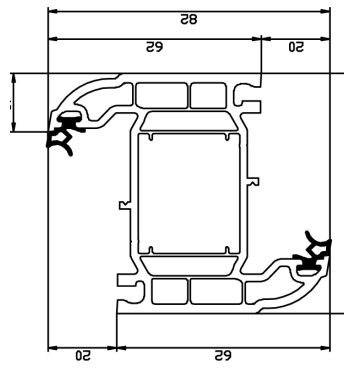

28mm ovolo bead

2900 57mm Outerframe (standard window frame)

2901 67mm Outerframe (standard door frame)

2917 Window Sash new slimline

2910 77mm tilt & turn window sash

2916 112mm door sash (open in)

2921 70mm standard window I transom and/or flying mullion

2924 70mm Z transom (optional for doors)

2915 112mm door sash (open out)

2926 Intermediate transom (Z)

2923 112mm door mullion/T transom

2940 French door flying mullion

2922 Intermediate transom (T)

1932 28mm ovolo bead