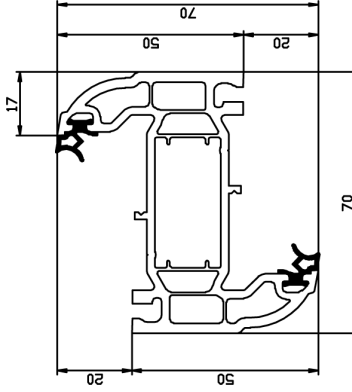

28mm ovolo bead

2900 57mm Outerframe (standard window frame)

2901 67mm Outerframe (standard door frame)

2917 Window Sash new slimline

2910 77mm tilt & turn window sash

2916 112mm door sash (open in)

2921 70mm standard window I transom and/or flying mullion

2924 70mm Z transom (optional for doors)

2915 112mm door sash (open out)

2926 Intermediate transom (Z)

2923 112mm door mullion/T transom

2940 French door flying mullion

2922 Intermediate transom (T)

1932 28mm ovolo bead