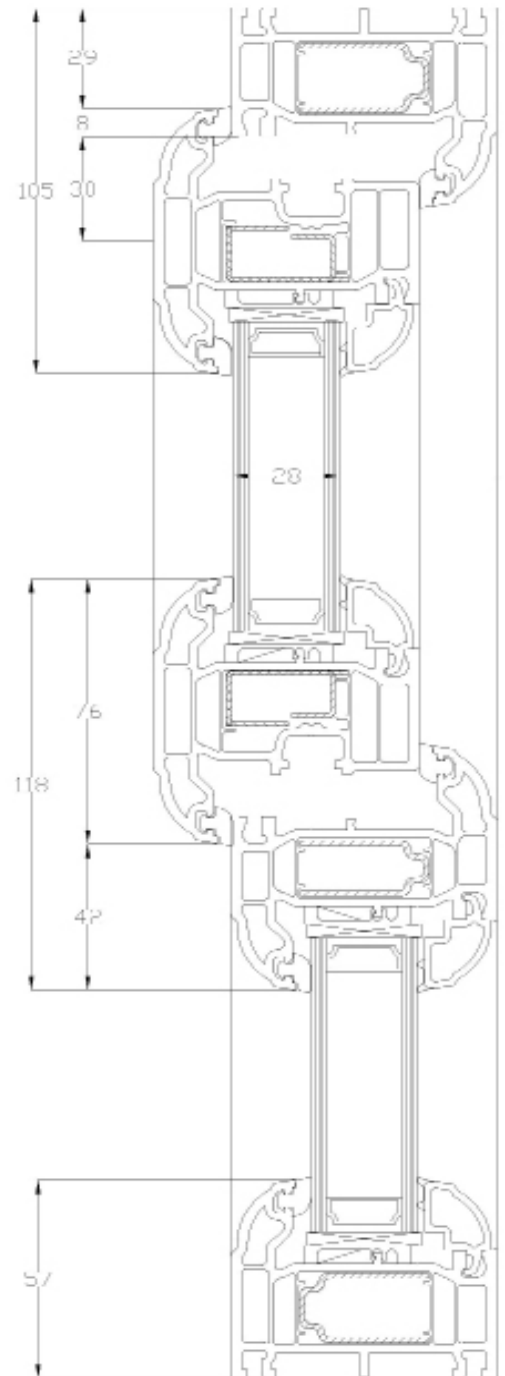

- 70mm system - Casement
- STYLES: French casement, Resi door, French Door, Tilt and Turn, Composite Door Frame
- WER bar inserts
- Grey gasket
- High security multipoint Shootbolt lock - Maco MK3
- Standard finish: White. Lead time: 5 working days
- Ovolo bead
- Glazing: 28mm, internally beaded

28mm ovolo bead

2900 57mm Outerframe (standard window frame)

2901 67mm Outerframe (standard door frame)

2917 Window Sash new slimline

2910 77mm tilt & turn window sash

2916 112mm door sash (open in)

2921 70mm standard window I transom and/or flying mullion

2924 70mm Z transom (optional for doors)

2915 112mm door sash (open out)

2926 Intermediate transom (Z)

2923 112mm door mullion/T transom

2940 French door flying mullion

2922 Intermediate transom (T)

1932 28mm ovolo bead