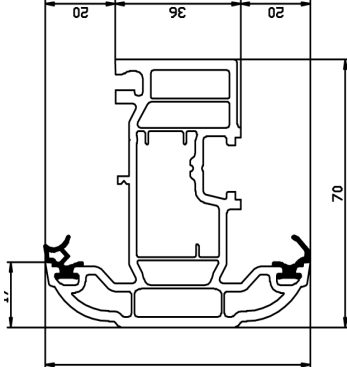

28mm ovolo bead

2900 57mm Outerframe (standard window frame)

2901 67mm Outerframe (standard door frame)

2917 Window Sash new slimline

2910 77mm tilt & turn window sash

2916 112mm door sash (open in)

2921 70mm standard window I transom and/or flying mullion

2924 70mm Z transom (optional for doors)

2915 112mm door sash (open out)

2926 Intermediate transom (Z)

2923 112mm door mullion/T transom

2940 French door flying mullion

2922 Intermediate transom (T)

1932 28mm ovolo bead