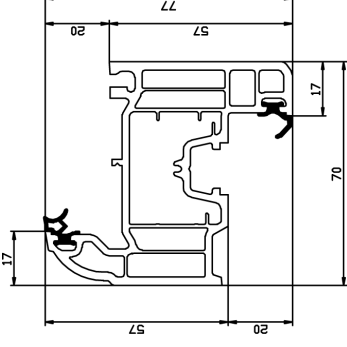

28mm ovolo bead

2900 57mm Outerframe (standard window frame)

2901 67mm Outerframe (standard door frame)

2917 Window Sash new slimline

2910 77mm tilt & turn window sash

2916 112mm door sash (open in)

2921 70mm standard window I transom and/or flying mullion

2924 70mm Z transom (optional for doors)

2915 112mm door sash (open out)

2926 Intermediate transom (Z)

2923 112mm door mullion/T transom

2940 French door flying mullion

2922 Intermediate transom (T)

1932 28mm ovolo bead