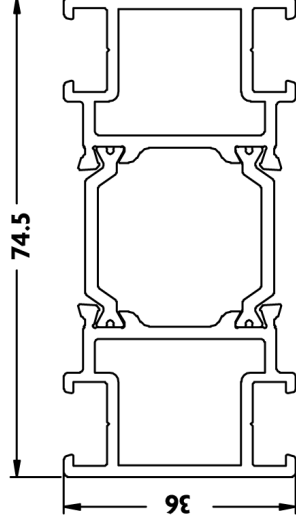

## STANDARD SPECIFICATION

- STYLES: Can be configured up to 8 frames. Single or double door opening
- Polyamide thermal barrier technology.
- Multipoint 3 hook lock to opening door with domestic style lift up handle
- Shootbolt lock with locking cylinder to folding door
- Black lever/lever handle
- Black hinges
- Pull handles on inside (on all folding leaves)
- Glazing: 28mm, internally glazed
- Slimmer profile with option of S-Type (square) or R-Type (rounded)
- Floating mullions used when door leaf shuts against folding leaf
- Max sash weight 80kg.
- Max sash width 1000mm (subject to weight limitations)
- Max sash height 2500mm (subject to weight limitations)
- Frame to sash dimension: 108mm
- Sash to sash dimension: 132mm

### OTHER:

- Trickle vents (17mm add on must be used)
- Cill options: 85, 150, 190, 220mm

DV67 28mm Square Bead

DV32 Mullion

DV23 Flat Sash

DV26 Rounded Sash

DV172 22mm Add on