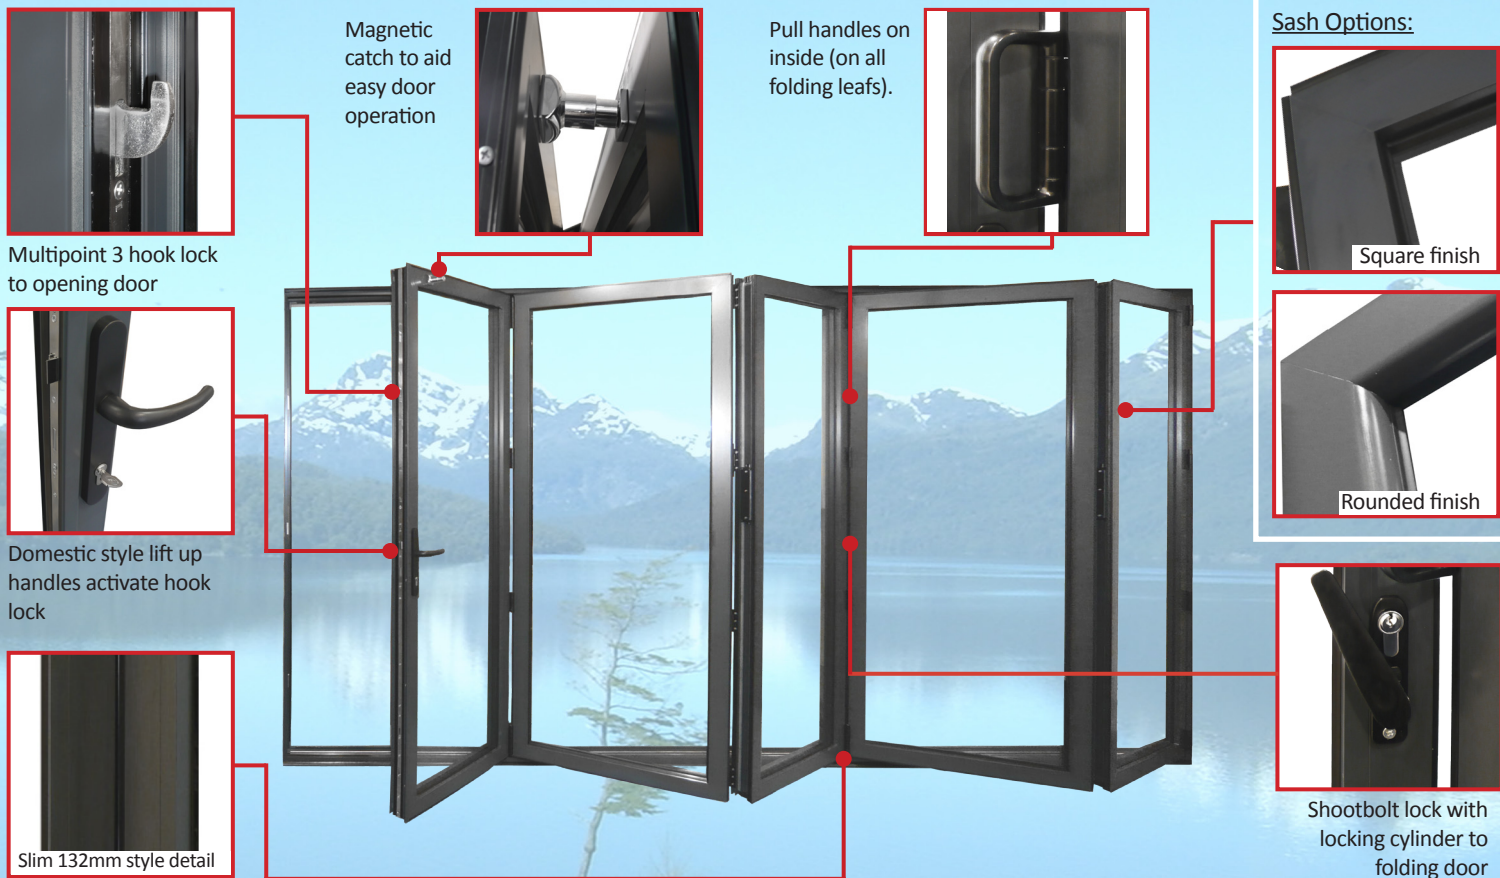

Standard Specification: