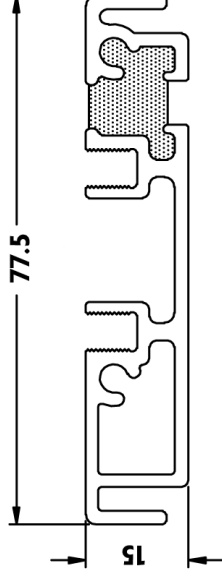

## STANDARD SPECIFICATION

- STYLES: Can be configured up to 8 frames. Single or double door opening
- Polyamide thermal barrier technology.
- Multipoint 3 hook lock to opening door with domestic style lift up handle
- Shootbolt lock with locking cylinder to folding door
- Black lever/lever handle
- Black hinges
- Pull handles on inside (on all folding leaves)
- Glazing: 28mm, internally glazed
- Slimmer profile with option of S-Type (square) or R-Type (rounded)
- Floating mullions used when door leaf shuts against folding leaf
- Max sash weight 80kg.
- Max sash width 1000mm (subject to weight limitations)
- Max sash height 2500mm (subject to weight limitations)
- Frame to sash dimension: 108mm
- Sash to sash dimension: 132mm

### OTHER:

- Trickle vents (17mm add on must be used)
- Cill options: 85, 150, 190, 220mm

## THERMAL PERFORMANCE:

**U Value 1.8**  
(W/m<sup>2</sup>K)

Using Planitherm Total Plus, Planilux  
Argon filled with Swiss V Spacer bar

DV14 Outerframe

DV171 Outerframe Low Threshold (not recommended for enhanced weather performance)

DV67 28mm Square Bead

DV32 Mullion

DV23 Flat Sash

DV26 Rounded Sash

DV172 22mm Add on