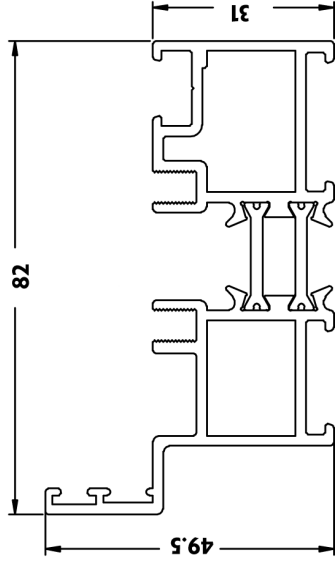

DV14 Outerframe