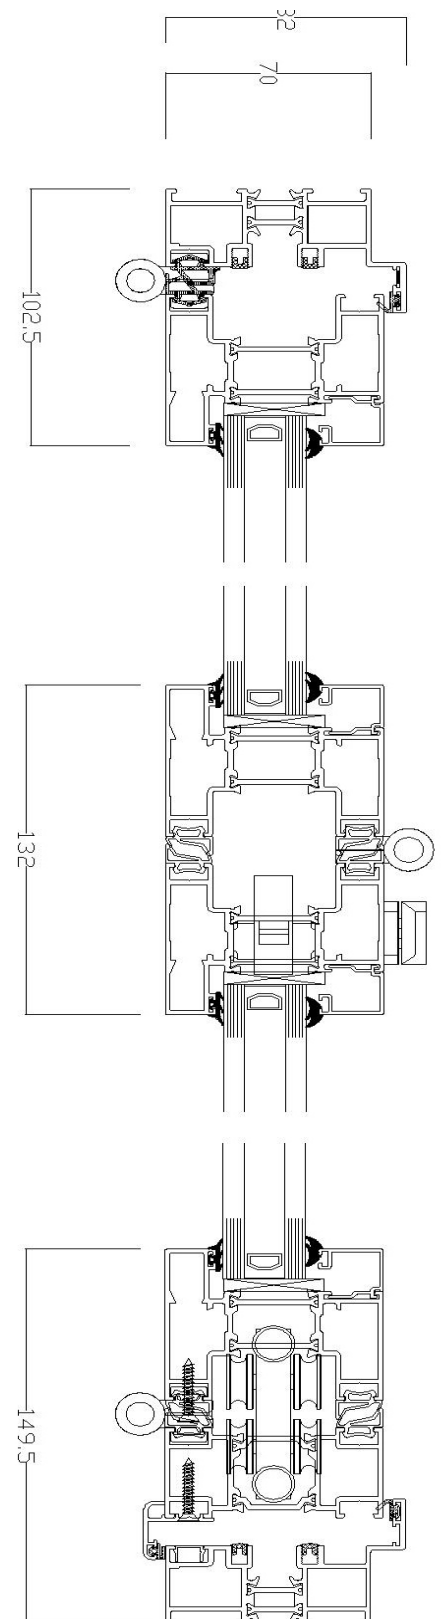

Slim With Superior Locking

Slim profile with option of square or rounded sash

STANDARD SPECIFICATION

- STYLES: Can be configured up to 8 frames. Single or double door opening
- Polyamide thermal barrier technology.
- Multipoint 3 hook lock to opening door with domestic style lift up handle
- Shootbolt lock with locking cylinder to folding door
- Black lever/lever handle
- Black hinges
- Pull handles on inside (on all folding leaves)
- Glazing: 28mm, internally glazed
- Slimmer profile with option of S-Type (square) or R-Type (rounded)
- Floating mullions used when door leaf shuts against folding leaf
- Max sash weight 80kg.
- Max sash width 1000mm (subject to weight limitations)
- Max sash height 2500mm (subject to weight limitations)
- Frame to sash dimension: 108mm
- Sash to sash dimension: 132mm

OPTIONAL EXTRAS

COLOURS:

- Can be painted in any RAL colour
- Dual colour available (Lead times on request)

OTHER:

- Trickle vents (17mm add on must be used)
- Cill options: 85, 150, 190, 220mm

THERMAL PERFORMANCE:

U Value 1.8
(W/m²K)

Using Planitherm Total Plus, Planilux
Argon filled with Swiss V Spacer bar