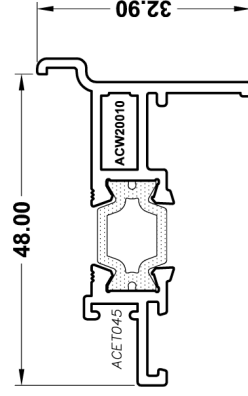

- Depth of frame 47mm
- Multipoint espag locking
- Espag handles
- Standard finish: White. Lead time 15 working days
- Glazing: 24mm, internally beaded
- Suitable for both commercial and domestic applications.
- Ideal for listed buildings and replica refurbishment projects

All outer frames, all sashes, direct fix, frame fix, internally glazed and externally glazed 4/20/4 (Planitherm Total Plus) 90% Argon, 10% air filled, low iron (Diamant) glazing unit with Swiss V Spacer bar

W20010 Outerframe - Equal leg

W20013 Outerframe - Odd Leg

W20012 Outerframe - Fixed light, equal leg
(special Request only)

W20020 Sash / Dummy Sash

W20021 Dummy Sash (special Request Only)

W20031 Transom / Mullion

W20030 Fixed Light Transom
(special Request Only)

ETC158 85mm Cill

ETC157 150mm Cill

ETC179 225mm Cill

ETC158 190mm Cill

W20051 Universal Coupler

W20164 Square bead