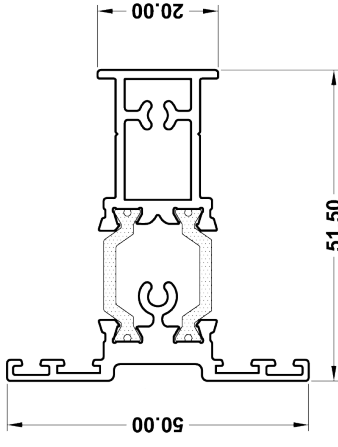

- Depth of frame 47mm
- Multipoint espag locking
- Espag handles
- Standard finish: White. Lead time 15 working days
- Glazing: 24mm, internally beaded
- Suitable for both commercial and domestic applications.
- Ideal for listed buildings and replica refurbishment projects

W20010 Outerframe - Equal leg

W20013 Outerframe - Odd Leg

W20012 Outerframe - Fixed light, equal leg
(special Request only)

W20020 Sash / Dummy Sash

W20021 Dummy Sash (special Request Only)

W20031 Transom / Mullion

W20030 Fixed Light Transom
(special Request Only)

ETC158 85mm Cill

ETC157 150mm Cill

ETC179 225mm Cill

ETC158 190mm Cill

W20051 Universal Coupler

W20164 Square bead