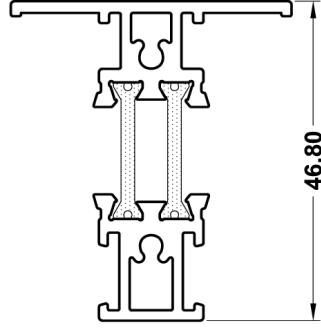

- Depth of frame 47mm
- Multipoint espag locking
- Espag handles
- Standard finish: White. Lead time 15 working days
- Glazing: 24mm, internally beaded
- Suitable for both commercial and domestic applications.
- Ideal for listed buildings and replica refurbishment projects

All outer frames, all sashes, direct fix, frame fix, internally glazed and externally glazed 4/20/4 (Planitherm Total Plus) 90% Argon, 10% air filled, low iron (Diamant) glazing unit with Swiss V Spacer bar

W20010 Outerframe - Equal leg

W20013 Outerframe - Odd Leg

W20012 Outerframe - Fixed light, equal leg
(special Request only)

W20020 Sash / Dummy Sash

W20021 Dummy Sash (special Request Only)

W20031 Transom / Mullion

W20030 Fixed Light Transom
(special Request Only)

ETC158 85mm Cill

ETC157 150mm Cill

ETC179 225mm Cill

ETC158 190mm Cill

W20051 Universal Coupler

W20164 Square bead