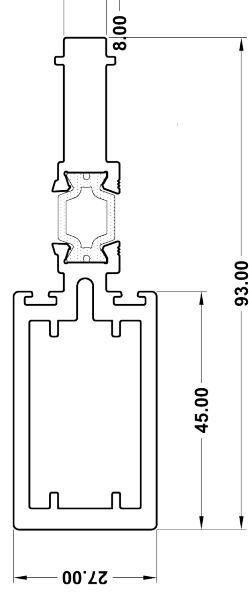

- Depth of frame 47mm
- Multipoint espag locking
- Espag handles
- Standard finish: White. Lead time 15 working days
- Glazing: 24mm, internally beaded
- Suitable for both commercial and domestic applications.
- Ideal for listed buildings and replica refurbishment projects

WER B U Value 1.7 (W/m²K)

All outer frames, all sashes, direct fix, frame fix, internally glazed and externally glazed 4/16/4 (Optiwhite/Optitherm S4+ Argon with Swiss V Spacer bar)

WER C U Value 1.7 (W/m²K)

W20010 Outerframe - Equal leg

W20013 Outerframe - Odd Leg

W20012 Outerframe - Fixed light, equal leg
(special Request only)

W20020 Sash / Dummy Sash

W20021 Dummy Sash (special Request Only)

W20031 Transom / Mullion

W20030 Fixed Light Transom
(special Request Only)

ETC158 85mm Cill

ETC157 150mm Cill

ETC179 225mm Cill

ETC158 190mm Cill

W20051 Universal Coupler

W20164 Square bead