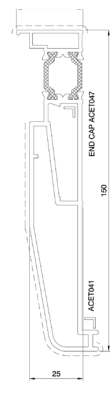

W20010 Outerframe - Equal leg

W20013 Outerframe - Odd Leg

W20012 Outerframe - Fixed light, equal leg
(special Request only)

W20020 Sash / Dummy Sash

W20021 Dummy Sash (special Request Only)

W20031 Transom / Mullion

W20030 Fixed Light Transom
(special Request Only)

ETC158 85mm Cill

ETC157 150mm Cill

ETC179 225mm Cill

ETC158 190mm Cill

W20051 Universal Coupler

W20164 Square bead