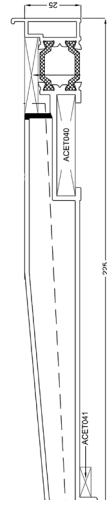

- Depth of frame 47mm
- Multipoint espag locking
- Espag handles
- Standard finish: White. Lead time 15 working days
- Glazing: 24mm, internally beaded
- Suitable for both commercial and domestic applications.
- Ideal for listed buildings and replica refurbishment projects

All outer frames, all sashes, direct fix, frame fix, internally glazed and externally glazed 4/20/4 (Planitherm Total Plus) 90% Argon, 10% air filled, low iron (Diamant) glazing unit with Swiss V Spacer bar

W20010 Outerframe - Equal leg

W20013 Outerframe - Odd Leg

W20012 Outerframe - Fixed light, equal leg
(special Request only)

W20020 Sash / Dummy Sash

W20021 Dummy Sash (special Request Only)

W20031 Transom / Mullion

W20030 Fixed Light Transom
(special Request Only)

ETC158 85mm Cill

ETC157 150mm Cill

ETC179 225mm Cill

ETC158 190mm Cill

W20051 Universal Coupler

W20164 Square bead