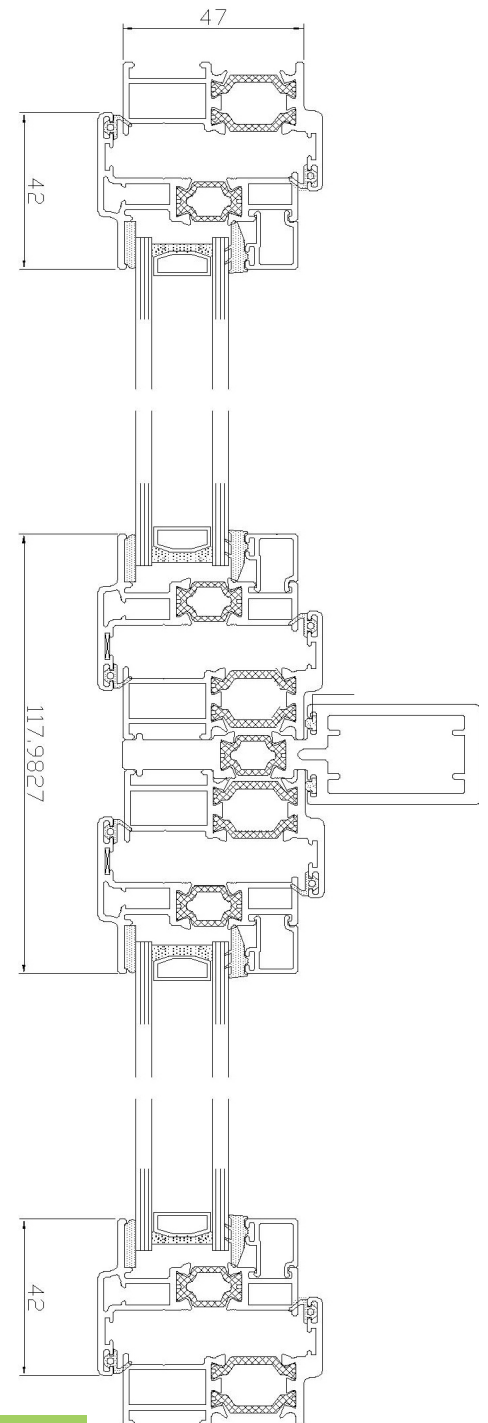

ETC179 225mm Cill

W20164 Square bead

STANDARD SPECIFICATION:

- Depth of frame 47mm
- Multipoint espag locking
- Espag handles
- Standard finish: White. Lead time 15 working days
- Glazing: 24mm, internally beaded
- Suitable for both commercial and domestic applications.
- Ideal for listed buildings and replica refurbishment projects

OPTIONAL EXTRAS:

STYLES:

- Casement only

COLOURS:

- Can be painted in any RAL colour
- Dual colour available (Lead times on request)

OTHER:

- Cill options: 85, 150, 190, 220mm
- 90° bay pole only

THERMAL OPTIONS:

WER B U Value 1.7 (W/m²K)

All outer frames, all sashes, direct fix, frame fix, internally glazed and externally glazed 4/16/4 (Optiwhite/Optitherm S4+ Argon with Swiss V Spacer bar)

WER C U Value 1.7 (W/m²K)

All outer frames, all sashes, direct fix, frame fix, internally glazed and externally glazed 4/20/4 (Planitherm Total Plus) 90% Argon, 10% air filled, low iron (Diamant) glazing unit with Swiss V Spacer bar