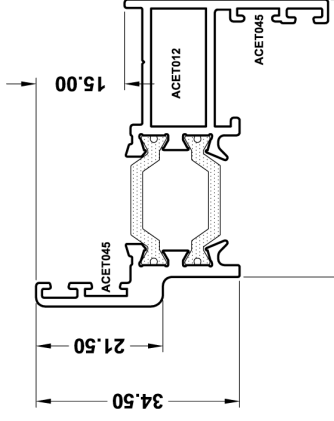

W20010 Outerframe - Equal leg

W20013 Outerframe - Odd Leg

W20021 Dummy Sash (special Request Only)

W20031 Transom / Mullion

ETC158 85mm Cill

ETC157 150mm Cill