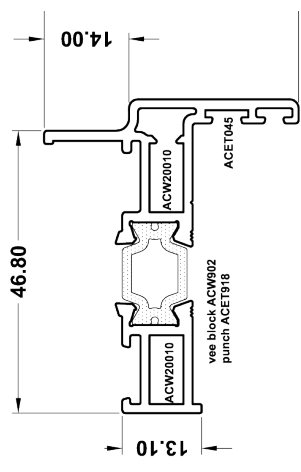

- Depth of frame 47mm
- Multipoint espag locking
- Espag handles
- Standard finish: White. Lead time 15 working days
- Glazing: 24mm, internally beaded
- Suitable for both commercial and domestic applications.
- Ideal for listed buildings and replica refurbishment projects

W20010 Outerframe - Equal leg

W20013 Outerframe - Odd Leg

W20012 Outerframe - Fixed light, equal leg
(special Request only)

W20020 Sash / Dummy Sash

W20021 Dummy Sash (special Request Only)

W20031 Transom / Mullion

W20030 Fixed Light Transom
(special Request Only)

ETC158 85mm Cill

ETC157 150mm Cill

ETC179 225mm Cill

ETC158 190mm Cill

W20051 Universal Coupler

W20164 Square bead