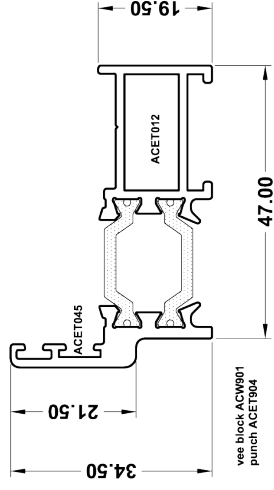

W20010 Outerframe - Equal leg

W20013 Outerframe - Odd Leg