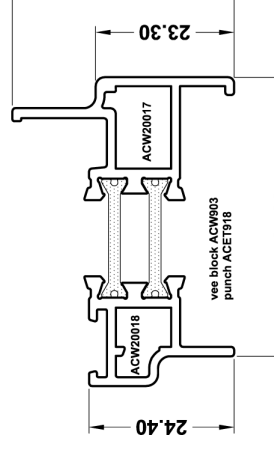

- Depth of frame 47mm
- Multipoint espag locking
- Espag handles
- Standard finish: White. Lead time 15 working days
- Glazing: 24mm, internally beaded
- Suitable for both commercial and domestic applications.
- Ideal for listed buildings and replica refurbishment projects

All outer frames, all sashes, direct fix, frame fix, internally glazed and externally glazed 4/20/4 (Planitherm Total Plus) 90% Argon, 10% air filled, low iron (Diamant) glazing unit with Swiss V Spacer bar

W20010 Outerframe - Equal leg

W20013 Outerframe - Odd Leg

W20012 Outerframe - Fixed light, equal leg
(special Request only)

W20020 Sash / Dummy Sash

W20021 Dummy Sash (special Request Only)

W20031 Transom / Mullion

W20030 Fixed Light Transom
(special Request Only)

ETC158 85mm Cill

ETC157 150mm Cill

ETC179 225mm Cill

ETC158 190mm Cill

W20051 Universal Coupler

W20164 Square bead