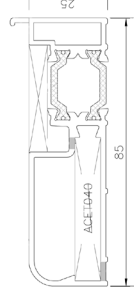

All outer frames, all sashes, direct fix, frame fix, internally glazed and externally glazed 4/20/4 (Planitherm Total Plus) 90% Argon, 10% air filled, low iron (Diamant) glazing unit with Swiss V Spacer bar

W20010 Outerframe - Equal leg

W20013 Outerframe - Odd Leg

W20012 Outerframe - Fixed light, equal leg
(special Request only)

W20020 Sash / Dummy Sash

W20021 Dummy Sash (special Request Only)

W20031 Transom / Mullion

W20030 Fixed Light Transom
(special Request Only)

ETC158 85mm Cill

ETC157 150mm Cill

ETC179 225mm Cill

ETC158 190mm Cill

W20051 Universal Coupler

W20164 Square bead